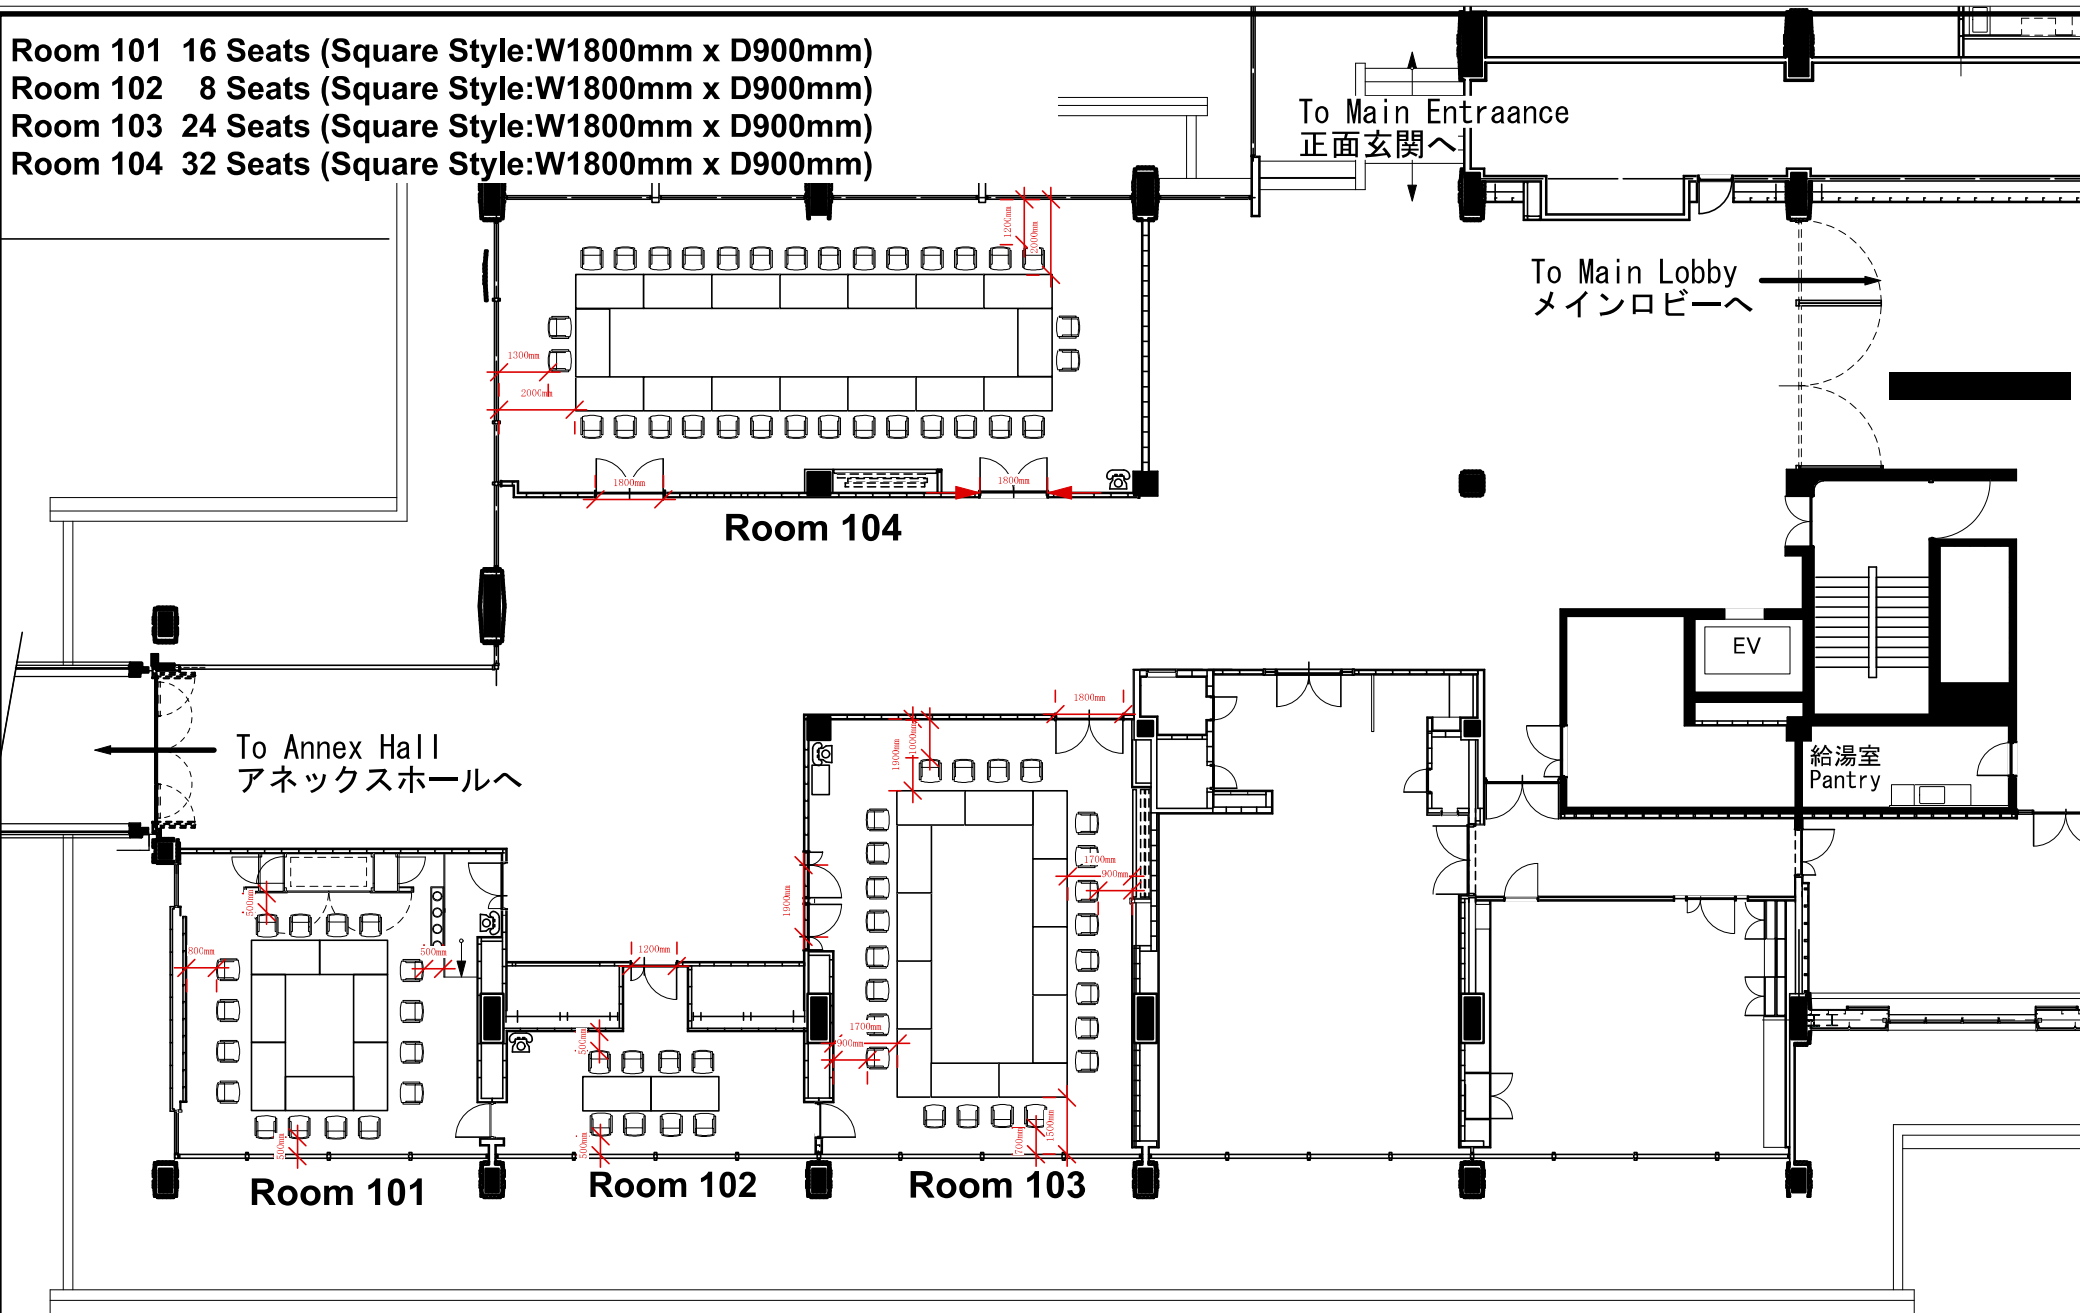

- Room 101 16 Seats (Square Style:W1800mm x D900mm)
- Room 102 8 Seats (Square Style:W1800mm x D900mm)
- Room 103 24 Seats (Square Style:W1800mm x D900mm)
- Room 104 32 Seats (Square Style:W1800mm x D900mm)

- Room 101 16 Seats (Square Style:W1800mm x D900mm)
- Room 102 8 Seats (Square Style:W1800mm x D900mm)
- Room 103 A 16 Seats (Island Style:W1500mm x D600mm)
- Room 103 B 12 Seats (Island Style:W1800mm x D900mm)
- Room 104 A 16 Seats (Square Style:W1800mm x D900mm)
- Room 104 B 16 Seats (Square Style:W1800mm x D900mm)